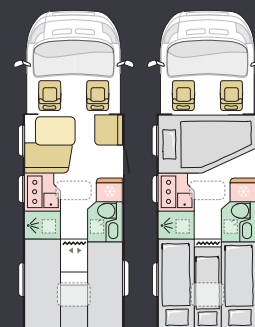

650 SL

M	Axess
L	7299 mm
W	2299 mm
S	4
B	4