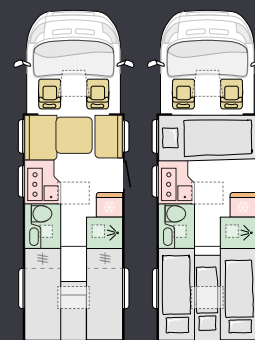

670 DL

M	Mercedes-Benz*, Supreme, Plus
L	7690*/7485 mm
W	2299 mm
S	4
B	3+1