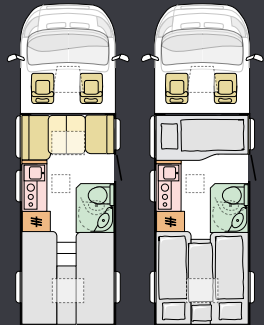

COMPACT DL

M	Supreme, Compact
L	6999 mm
W	2120 mm
S	4
B	3+1