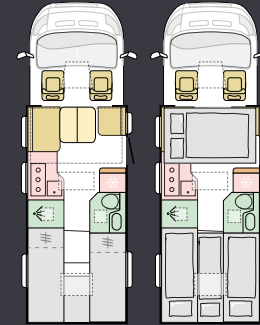

650 DL

M	Axess
L	7299 mm
W	2299 mm
S	4
B	4+1