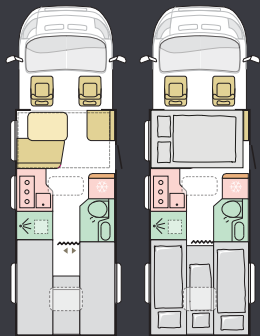

670 SL

M	Mercedes-Benz*, Supreme, Plus, Axess
L	7690* / 7485 mm
W	2299 mm
S	5
B	4+1

TECHNICAL DATA

For detailed specification and technical data please visit our website www.adria-mobil.com

Here you will find our product configurator, individual model specifications, layouts and more technical details.

Note some features may not be available on all models.