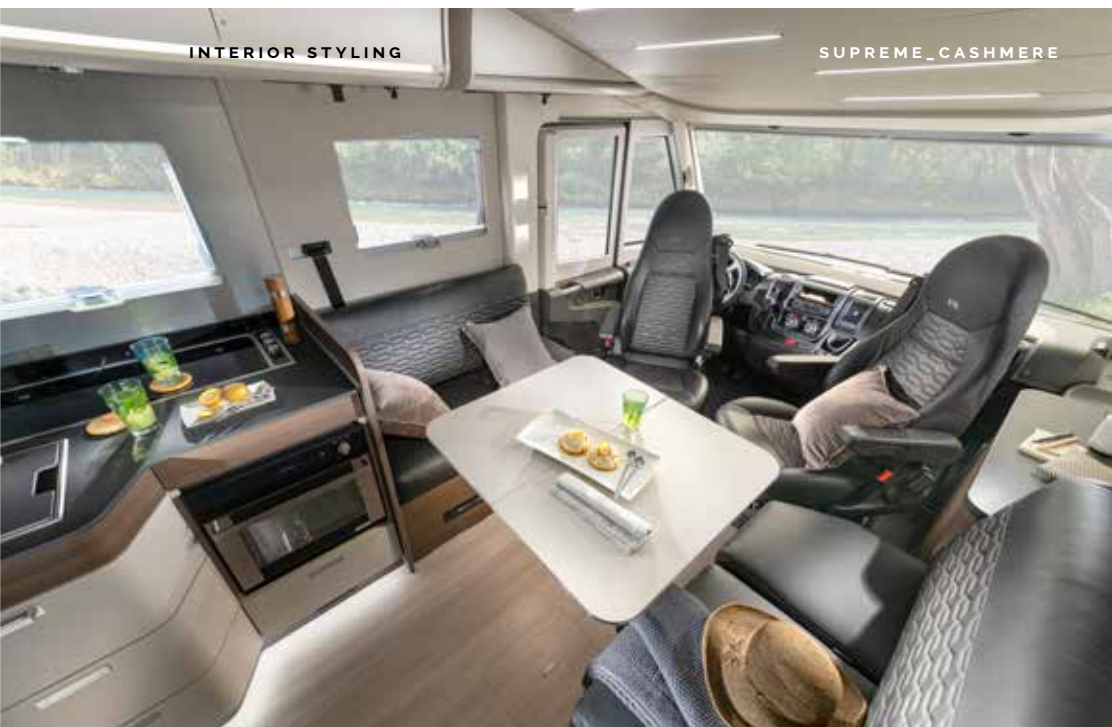

SILVER METALLIC

INTERIOR STYLING

SUPREME_CASHMERE