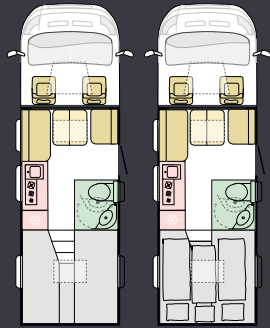

WHITE

INTERIOR STYLING

SANDY BROWN

SANDY WHITE

Layouts

Available in a choice of layouts, there is sure to be one which meets your needs.

COMPACT MAX DL

| | |
|---|---------|
| L | 7250 mm |
| W | 2170 mm |
| S | 4 |
| B | 2+1 |