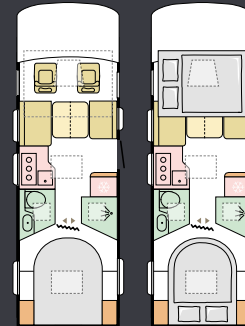

700 DC

M	Supreme, Sonic
L	7485 mm
W	2320 mm
S	4
B	4