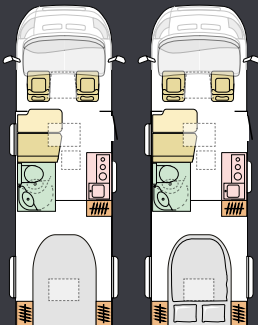

COMPACT SC

M	Supreme
L	6999 mm
W	2120 mm
S	4
B	2+1