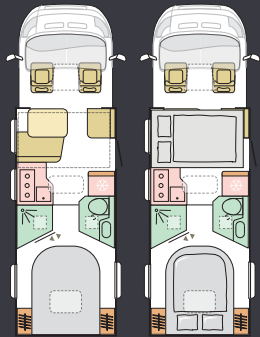

670 SC

M	Supreme, Axess
L	7485 mm
W	2299 mm
S	5
B	4