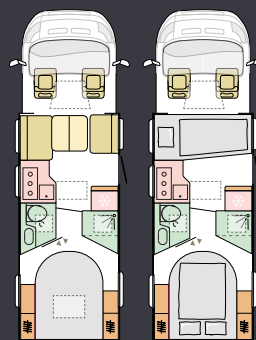

670 DC

M	Mercedes-Benz*, Supreme, Plus
L	7690*/7485 mm
W	2299 mm
S	4
B	3