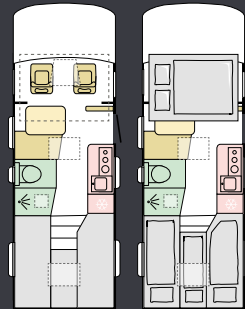

EXTERIOR STYLING

WHITE

INTERIOR STYLING

ALPINE WHITE

NATURALE

Layouts

Available in a choice of layouts, there is sure to be one which meets your needs.

600 SL