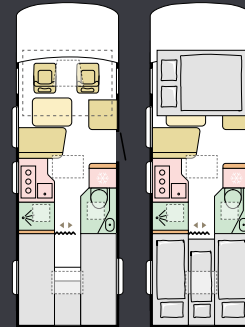

700 SL

M	Supreme, Sonic
L	7485 mm
W	2320 mm
S	4
B	4+1

TECHNICAL DATA

For detailed specification and technical data please visit our website www.adria-mobil.com. Here you will find our product configurator, individual model specifications, layouts and more technical details. Note some features may not be available on all models.

L = Length | W = Width | S = Seats | B = Berths