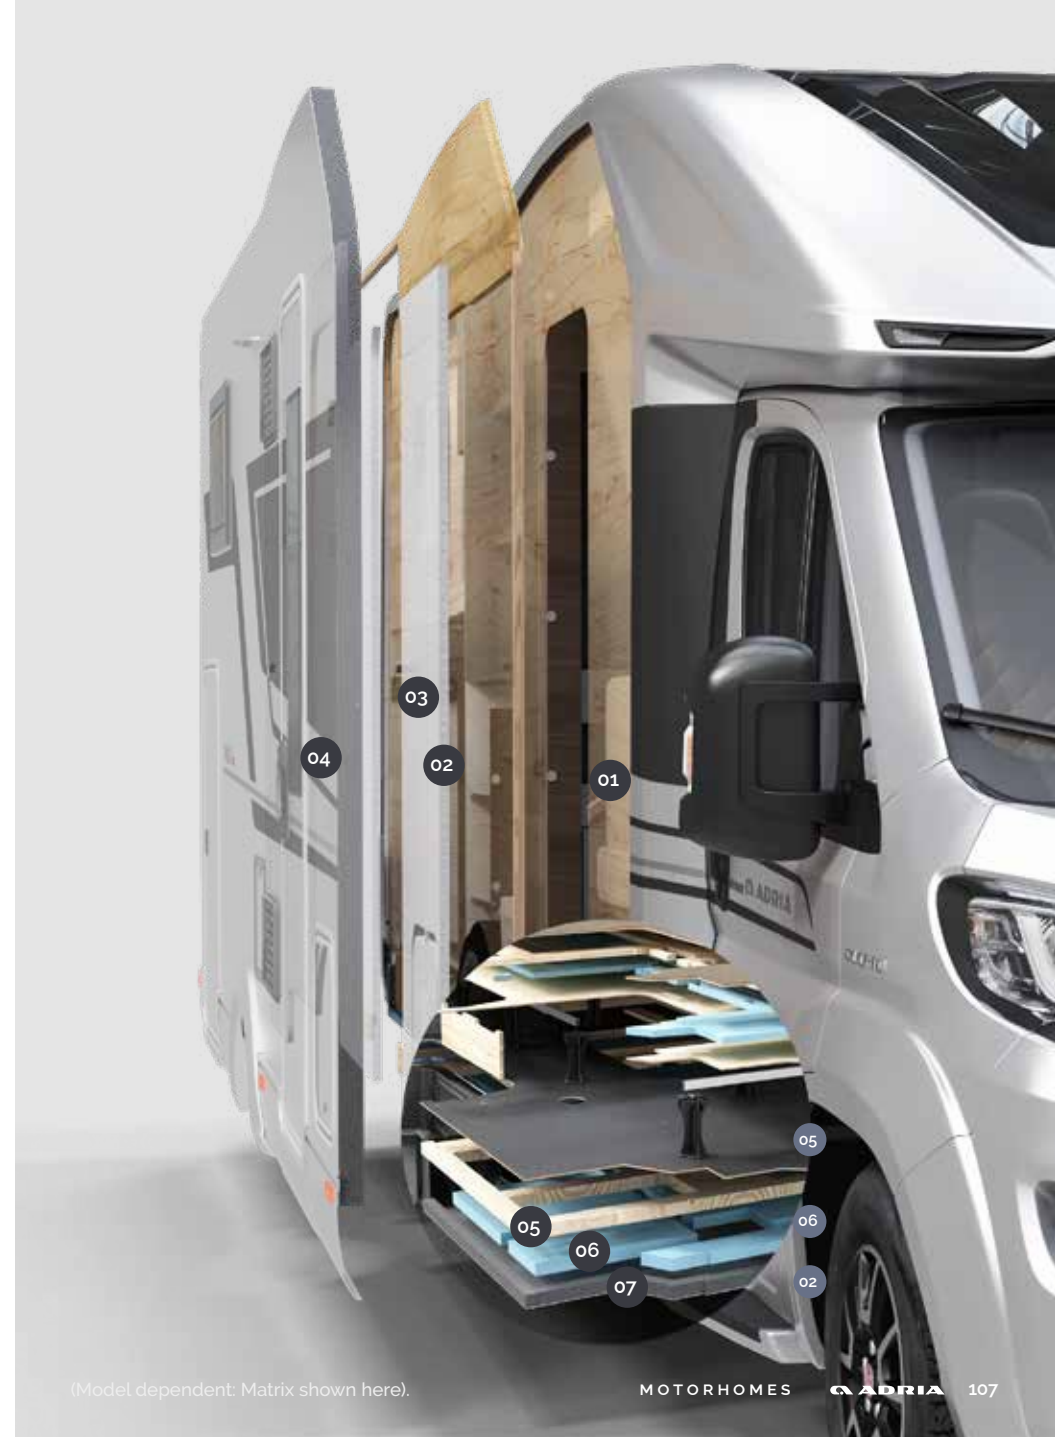

Please check www.adria-mobil.com for individual model specifications and technical details.

(Model dependent: Matrix shown here).

DESIGNED TO PERFORM

All motorhomes feature a **double floor**, providing a single level floor throughout and 13 cm underfloor space for integrated utilities, insulation and extra storage. Impact resistant **Freshwater tanks** are optimally placed for vehicle balance and handling, formed in a single piece for durable leak-free performance and with easy access via the double floor.