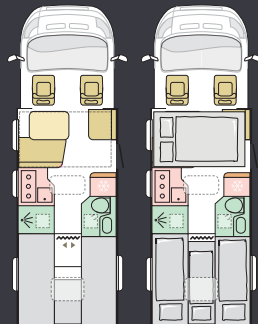

650 SL

M	Axess
L	7299 mm
W	2299 mm
S	5
B	4+1