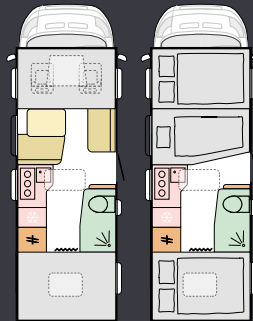

650 SP

M	Coral XL
L	7299 mm
W	2299 mm
S	5
B	6