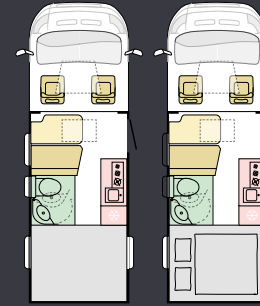

COMPACT MAX SP

L	6500 mm
W	2170 mm
S	4
B	2