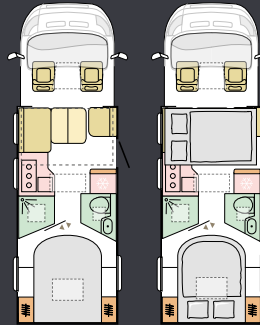

WHITE

AXESS_CASHMERE

AXESS_NATURALE

Layouts

Available in a choice of layouts, there is sure to be one which meets your needs.

600 SL

| | |
|---|---------|
| M | Axess |
| L | 6999 mm |
| W | 2299 mm |
| S | 4 |
| B | 4+1 |