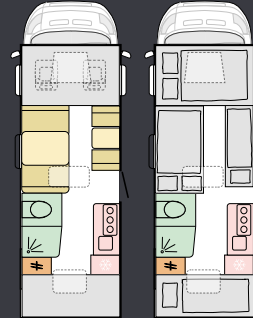

650 DK

M	Coral XL
L	7299 mm
W	2299 mm
S	6
B	7