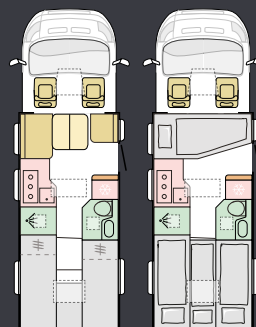

EXTERIOR STYLING

WHITE

Layouts

Available in a choice of layouts, there is sure to be one which meets your needs.

600 SL

| | |
|---|---------|
| M | Axess |
| L | 6999 mm |
| W | 2299 mm |
| S | 4 |
| B | 2+1 |