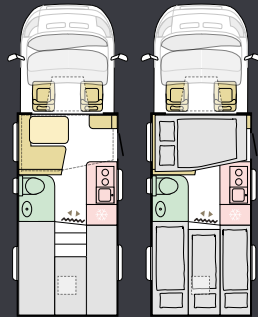

WHITE

AXESS_CASHMERE

AXESS_NATURALE

Layouts

Available in a choice of layouts, there is sure to be one which meets your needs.

600 SL

| | |
|---|---------|
| M | Axess |
| L | 6999 mm |
| W | 2299 mm |
| S | 4 |
| B | 4+1 |