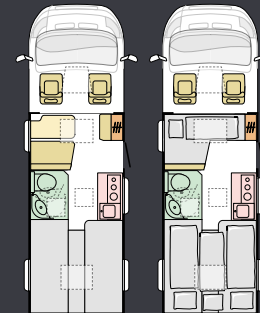

COMPACT SL

M	Supreme, Compact
L	6799 mm
W	2120 mm
S	4
B	3+1

TECHNICAL DATA

For detailed specification and technical data please visit our website www.adria-mobil.com. Here you will find our product configurator, individual model specifications, layouts and more technical details. Note some features may not be available on all models.

L = Length | W = Width | S = Seats | B = Berths