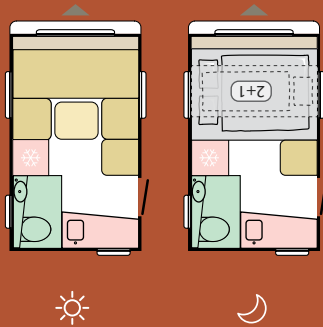

AVIVA LITE 300 LH

Body length	3610 mm
Width	2090 mm
Height	2580 mm
MTPLM*	750 kg
Berths	2+1

AVIVA LITE 360 DK

Body length	4150 mm
Width	2090 mm
Height	2580 mm
MTPLM*	750 kg
Berths	4

TECHNICAL DATA

For detailed specification and technical data please visit our website www.adria-mobil.com