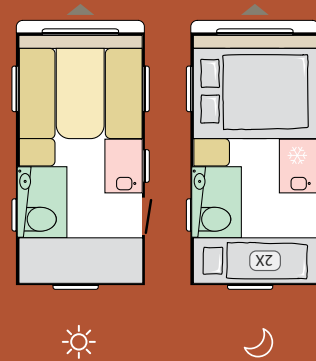

AVIVA LITE 300 LH

Body length	3610 mm
Width	2090 mm
Height	2580 mm
MTPLM*	750 kg
Berths	2+1

AVIVA LITE 360 DK

Body length	4150 mm
Width	2090 mm
Height	2580 mm
MTPLM*	750 kg
Berths	4

TECHNICAL DATA

For detailed specification and technical data please visit our website www.adria-mobil.com